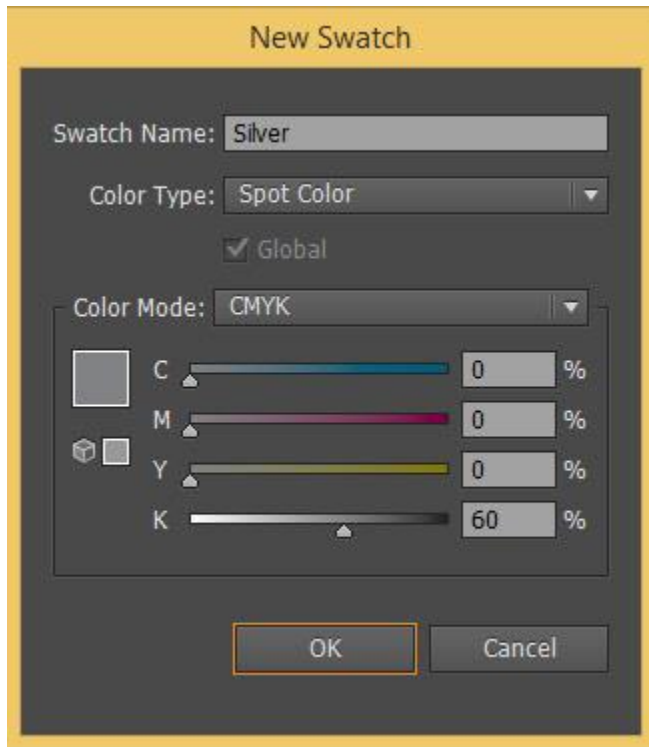

Quantity
100, 200, 300, 400, 500, 600, 700, 800, 900, 1000 1100, 1200, 1300, 1400, 1500, 1600, 1700, 1800, 1900, 2000
Finishing
Round Corner Available For All Type Of Business Card Creasing Line Is Applicable For Folded Business Card
Delivery
2 Days
File Format Accepted
PDF, EPS, GIF, JPG, PSD, TIF, Illustrator

Business Card Specification

Normal Business Card

Landscape Folded Business Card

Round Corner Specification

Spot Color File Preparation

1) If using illustrator, please create a spot color in swatch, name it "Silver", Color Type - Spot Color , Color Mode - CMYK , Move Slider at K to 60 percent.

2) Convert the wording or vector file that need to have matt silver spot color print to the color that you created name "Silver".

3) Upload to us in single files and select need silver print single side or both sided.