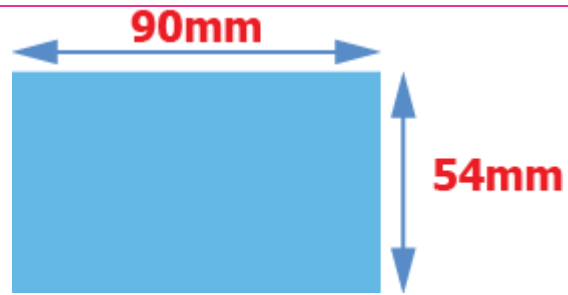

Business Card Specification