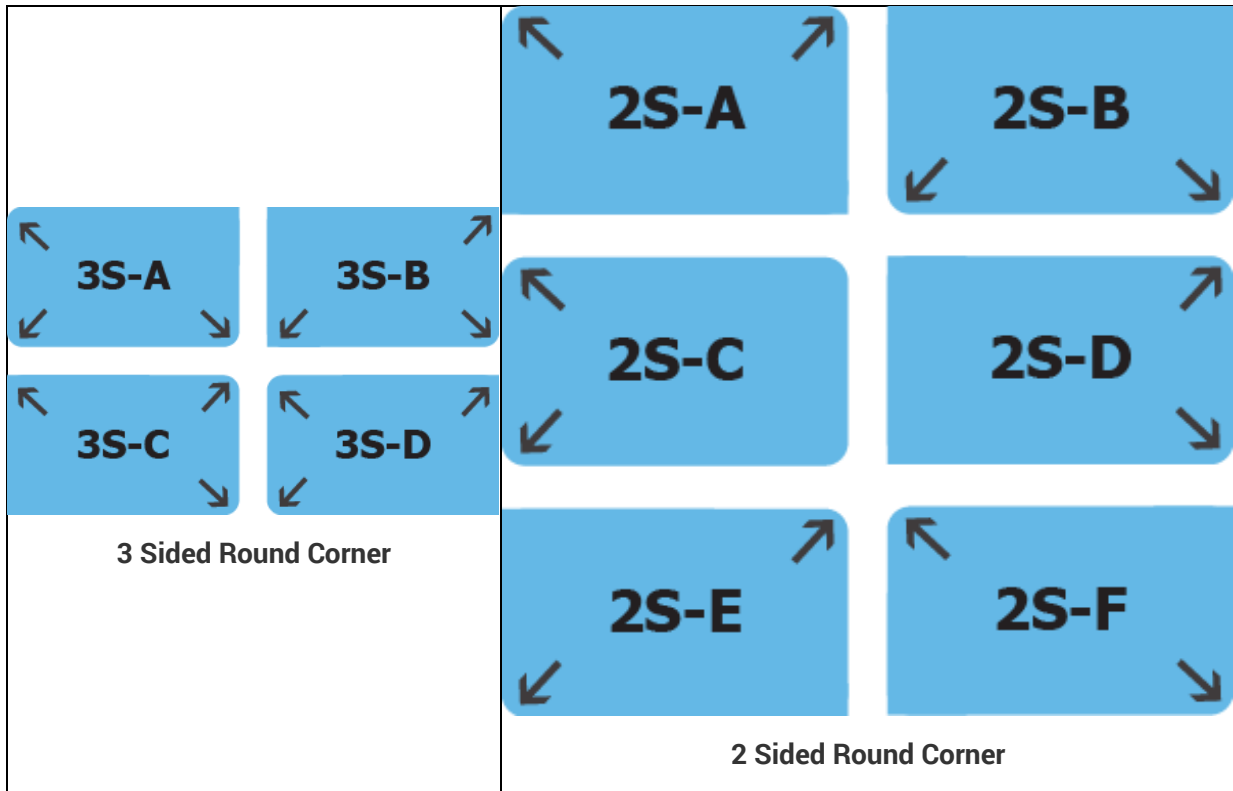

Quantity
100, 200, 300, 400, 500, 600, 700, 800, 900, 1000 1100, 1200, 1300, 1400, 1500, 1600, 1700, 1800, 1900, 2000
Finishing
Round Corner Available For All Type Of Business Card Creasing Line Is Applicable For Folded Business Card
Delivery
2 Days
File Format Accepted
PDF, EPS, GIF, JPG, PSD, TIF, Illustrator

Business Card Specification

Normal Business Card

Landscape Folded Business Card

Round Corner Specification

Spot Color File Preparation

1) If using illustrator, please create a spot color in swatch, name it "Silver", Color Type - Spot Color , Color Mode - CMYK , Move Slider at K to 60 percent.