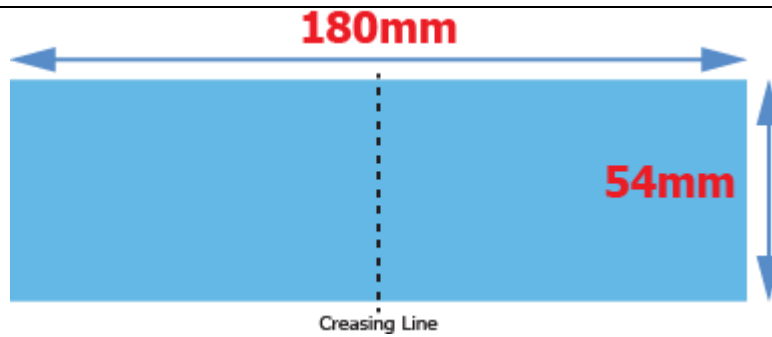

Normal Business Card