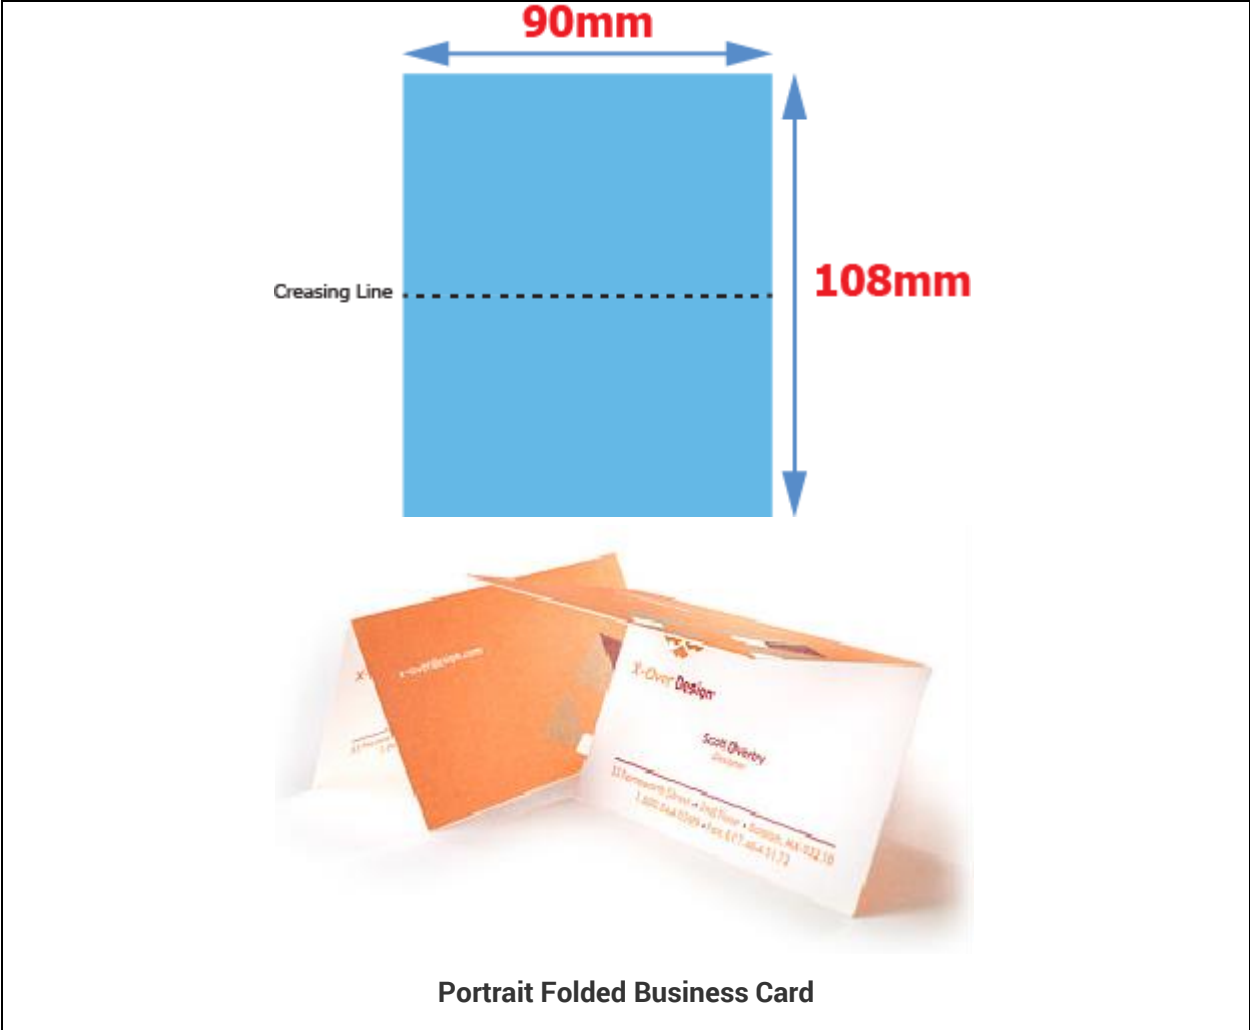

If you have problem ordering online, please email us at sales@imagemagic.com.my or call 03-2072 6323 for more information. We will be able to assist you in ordering the digital business card.

Size (mm)
<i>Normal Business Card</i>
90mm x 54mm 90mm x 52mm
90mm x 50mm 90mm x 45mm
<i>Folded Business Card</i>
90mm x 108mm 90mm x 104mm
90mm x 100mm 90mm x 90mm
180mm x 54mm 180mm x 52mm
180mm x 50mm 180mm x 45mm
Printing Color
Full Color (4C) + Optional (Matt Silver Spot Color)
Printing Side
1 Sided
2 Sided
Paper Type
Art Card 260g, Art Card 310g, White Ivory Card 250g, Cream Ivory Card 250g, PVC 150g, PVC 200g, Linen 240g, Poladon 250g

Quantity
100, 200, 300, 400, 500, 600, 700, 800, 900, 1000 1100, 1200, 1300, 1400, 1500, 1600, 1700, 1800, 1900, 2000
Finishing
Round Corner Available For All Type Of Business Card Creasing Line Is Applicable For Folded Business Card
Delivery
2 Days
File Format Accepted
PDF, EPS, GIF, JPG, PSD, TIF, Illustrator

Business Card Specification

Normal Business Card

Landscape Folded Business Card

Round Corner Specification

Spot Color File Preparation

1) If using illustrator, please create a spot color in swatch, name it "Silver", Color Type - Spot Color , Color Mode - CMYK , Move Slider at K to 60 percent.

2) Convert the wording or vector file that need to have matt silver spot color print to the color that you created name "Silver".

3) Upload to us in single files and select need silver print single side or both sided.