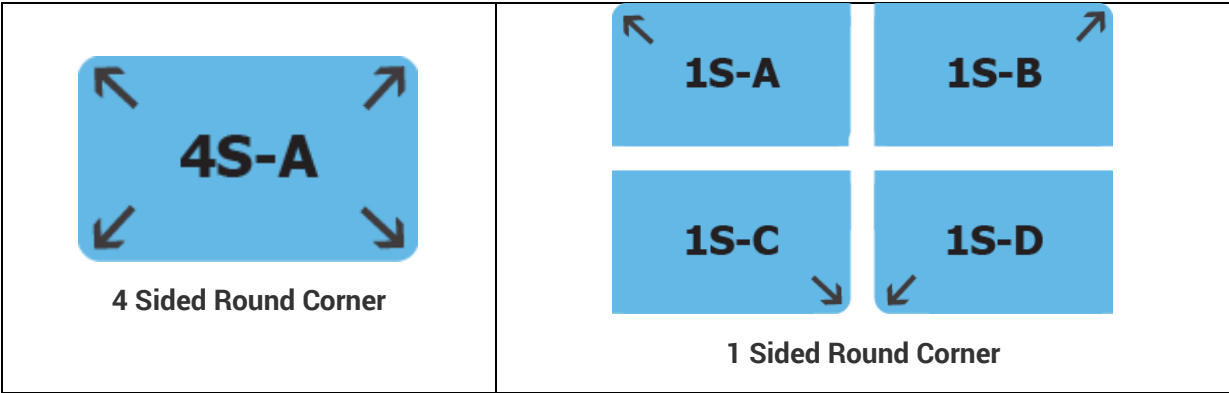

Quantity
100, 200, 300, 400, 500, 600, 700, 800, 900, 1000 1100, 1200, 1300, 1400, 1500, 1600, 1700, 1800, 1900, 2000
Finishing
Round Corner Available For All Type Of Business Card Creasing Line Is Applicable For Folded Business Card
Delivery
2 Days
File Format Accepted
PDF, EPS, GIF, JPG, PSD, TIF, Illustrator

Business Card Specification

Normal Business Card

Landscape Folded Business Card

Round Corner Specification

Spot Color File Preparation

1) If using illustrator, please create a spot color in swatch, name it "Silver", Color Type - Spot Color , Color Mode - CMYK , Move Slider at K to 60 percent.